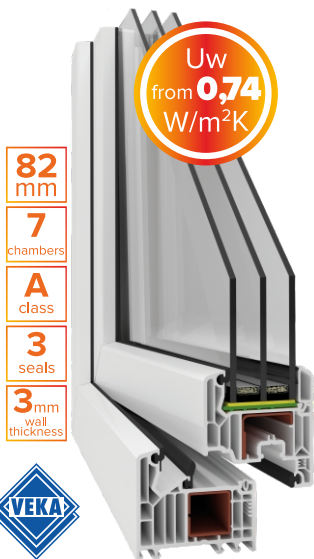

PERFECT INSULATION

Safe for years.

Guaranteed U_w below $0,79\text{W/m}^2\text{K}$
for reference window – the lower, the warmer!

100%
safety

100%
quiet

100%
warmth

100%
quality

100%
design

Choose windows with the best possible performance on the market. Designed for very demanding, modern single-family housing.

Our passive windows ensure:

- ✓ thicker profile sections with more chambers,
- ✓ solid triple glazing,
- ✓ consistent low thermal permeability.

Significant noise reduction and reduction of heat loss up to 30%.

V82 POWERTHERM +

✓ Seven-chambers A class profile

Our best of the best passive windows, designed for demanding, modern single-family housing.

✓ Perfect parameters

An additional 3rd seal ensures an exceptionally low heat transfer coefficient. That all enclosed in a well designed, classic profile.

✓ Extra accessories

without any additional payment. Warm Swisspacer and Maco Soul handle with lock of the faulty position.