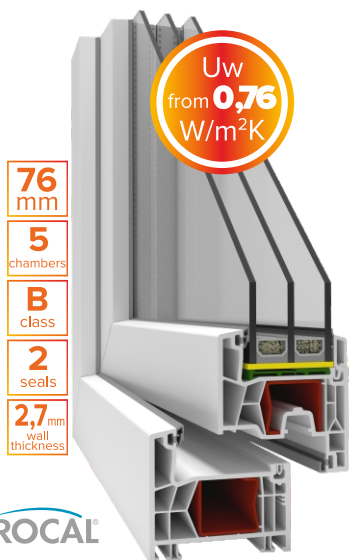

### ✓ A five-chamber class B system

An elegant, classic profile with a depth of 76 mm.