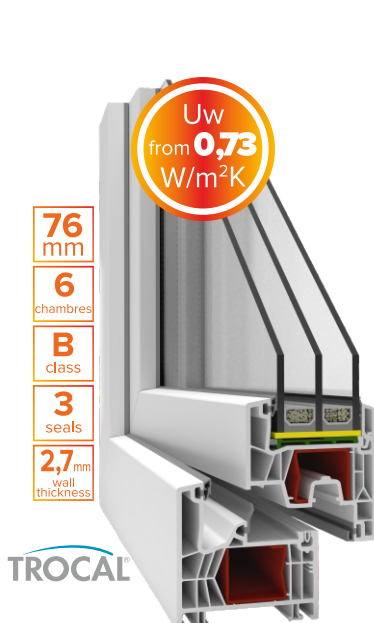

PK76 INNOVO +

✓ Six-chambers Class B system

An elegant, classic profile with a depth of 76 mm.

✓ The highest quality guarantee

Additional 3rd seal and the best parameters of thermal insulation. U_w for the reference window reaches the value of $0,73\text{W/m}^2\text{K}$.

✓ One system.

Many advantages
Modern quality through functionality, statics, appearance, thermal and acoustic insulation coefficients.