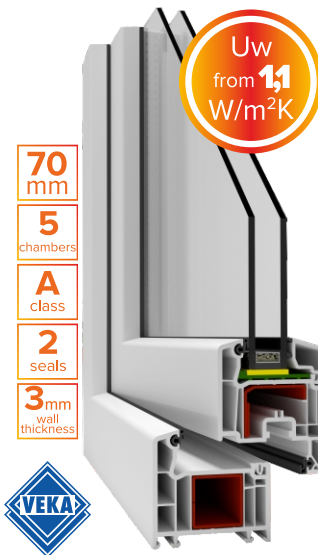

V70 PERFECTLINE

✓ Class A quality

The five-chamber profile 70 mm, colored for the veneer color provides an aesthetic look of the frame after many years of use.

✓ Good form

Thick walls of the profiles provide excellent window statics, even with daily temperature fluctuations from -2 to 16°C.

✓ Guarantee of security

Robust Maco Multimatic fittings ensure safety.